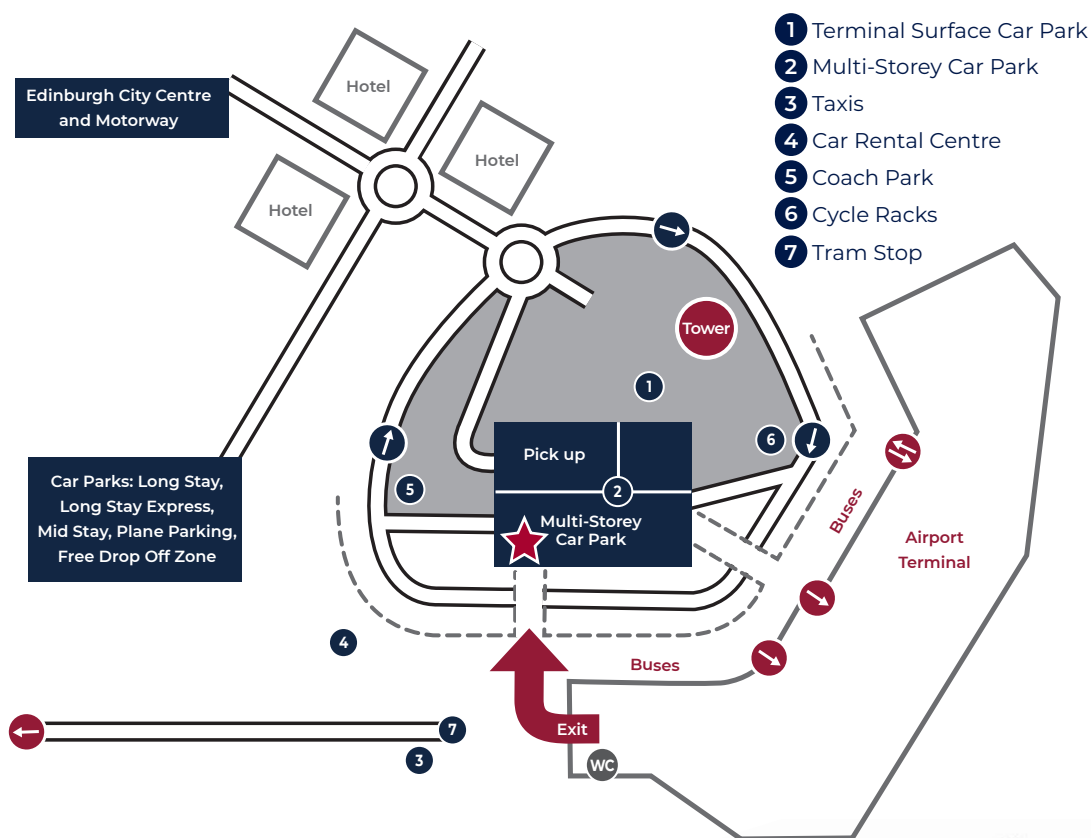

# Transfer from Edinburgh Airport to Depot

Before you start your journey to Edinburgh, please send us your Flight number and arrival time.

We will do our best to track your flight but please inform us of any delays by calling **+44 1525 878000**.

## Welcome to Edinburgh!

When you are waiting to collect your luggage, please call us on **+44 1525 878000**.

Make your way to the Pick-Up Point, ★ indicated on the Map.

As you exit the main terminal, turn right, and cross the road into the Multi-Storey Car Park and go to lane 3.

You will be looking for a silver Ford Tourneo with the registration **BD67 VXE**.

A Crew member will meet you there with a branded sign with your name on, which will look like this.

*Please be aware it can take 15 minutes for us to reach you.*